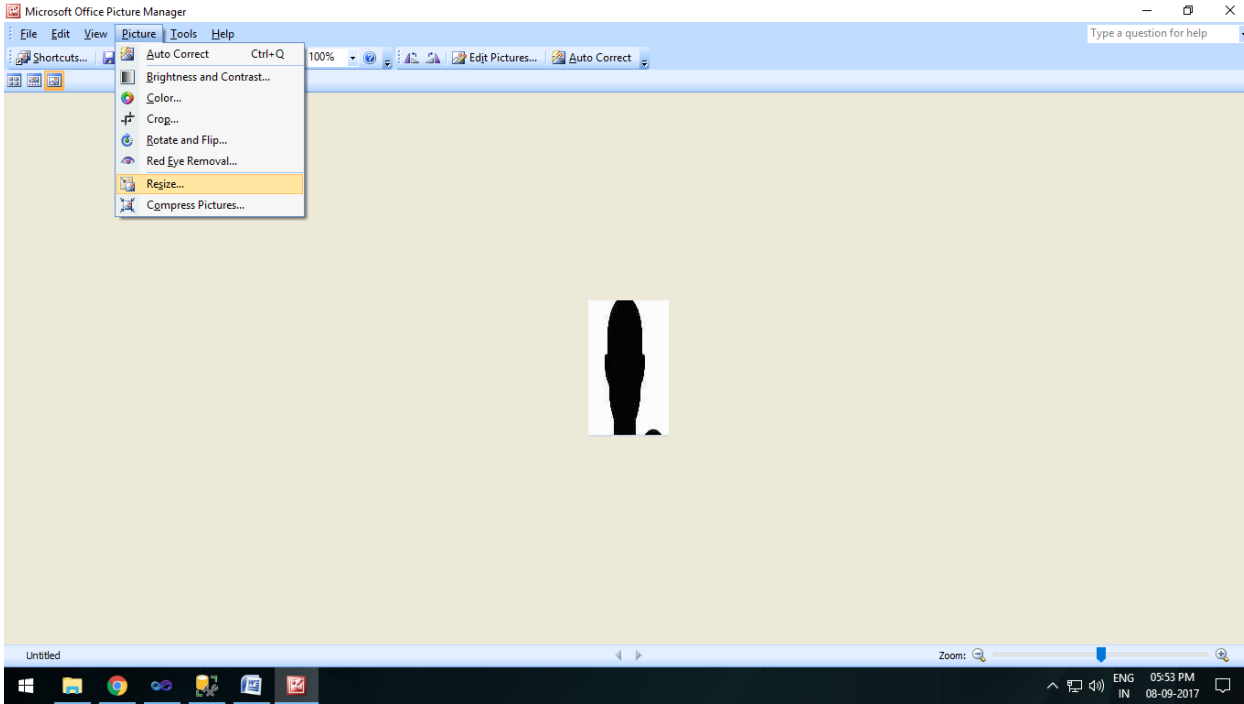

SOBAN SINGH JEENA UNIVERSITY, ALMORA, UTTARAKHAND

Recruitment & Assessment Portal

HOW TO SET PHOTO SIGN DIMENSION

PHOTO DIMENSION(200*230)

1.open image in "Paint" click on "Resize"

FOR SIGN(140*60)

How to Increase /Decrease Size Of Images:

>>Open File in “Microsoft Office Picture Manager”

>>Then Click on “Picture” Then “Resize”

>>See Right side in below image you can Increase or Decrease size of Picture.