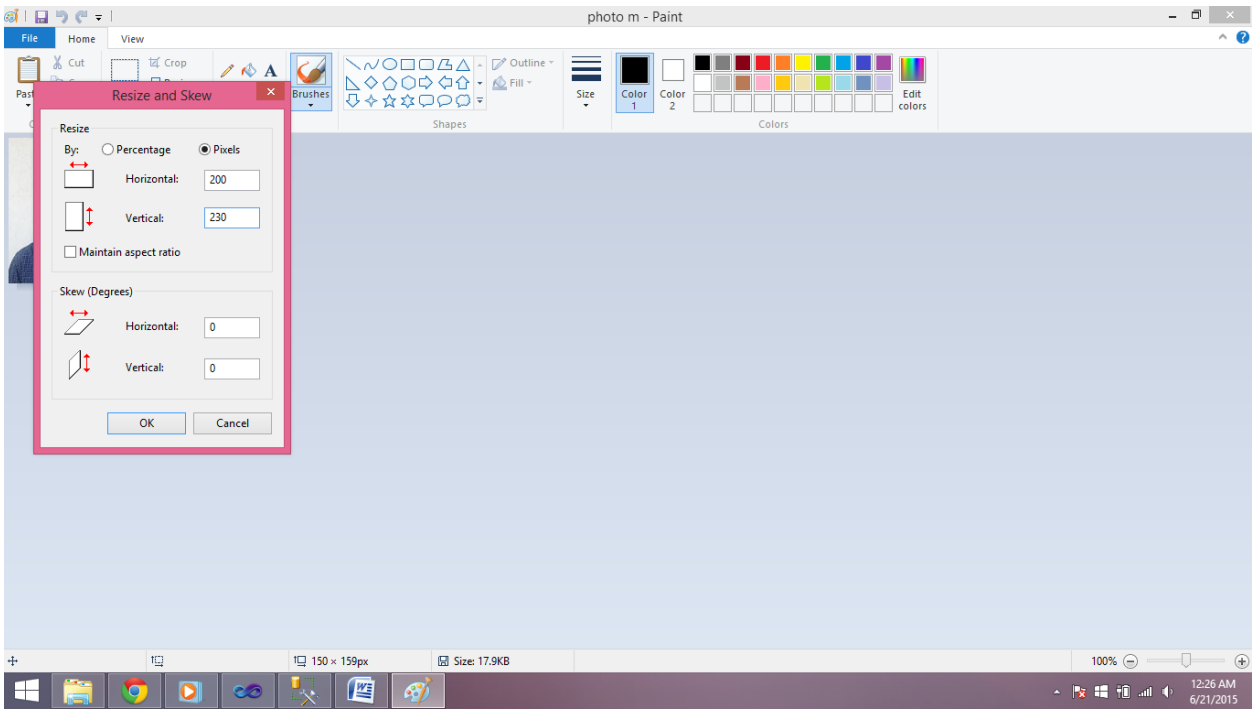

SOBAN SINGH JEENA UNIVERSITY, ALMORA, UTTARAKHAND

Recruitment & Assessment Portal

HOW TO SET PHOTO SIGN DIMENSION

PHOTO DIMENSION(200*230)

1.open image in "Paint" click on "Resize"

FOR SIGN(140*60)

How to Increase /Decrease Size Of Images:

>>Open File in “Microsoft Office Picture Manager”

>>Then Click on “Picture” Then “Resize”

>>See Right side in below image you can Increase or Decrease size of Picture.