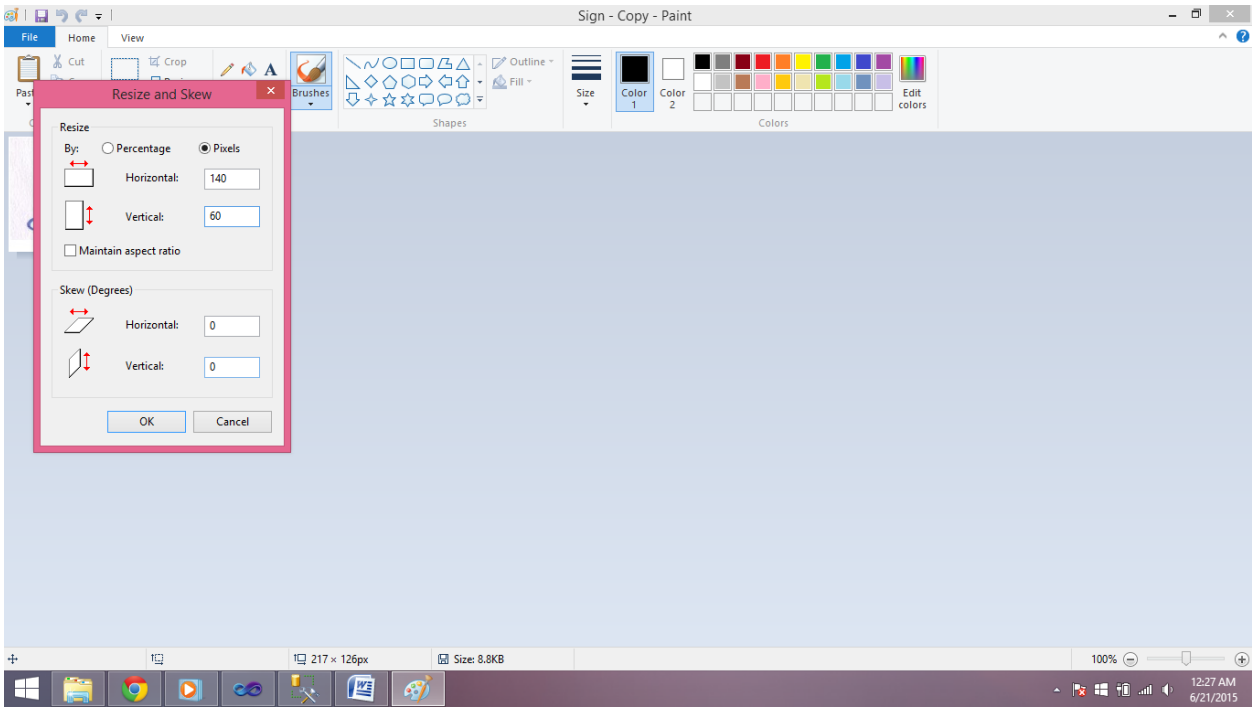

SOBAN SINGH JEENA UNIVERSITY, ALMORA, UTTARAKHAND

Recruitment & Assessment Portal

HOW TO SET PHOTO SIGN DIMENSION

PHOTO DIMENSION(200*230)

1.open image in "Paint" click on "Resize"

FOR SIGN(140*60)

How to Increase /Decrease Size Of Images:

>>Open File in “Microsoft Office Picture Manager”

>>Then Click on “Picture” Then “Resize”

>>See Right side in below image you can Increase or Decrease size of Picture.